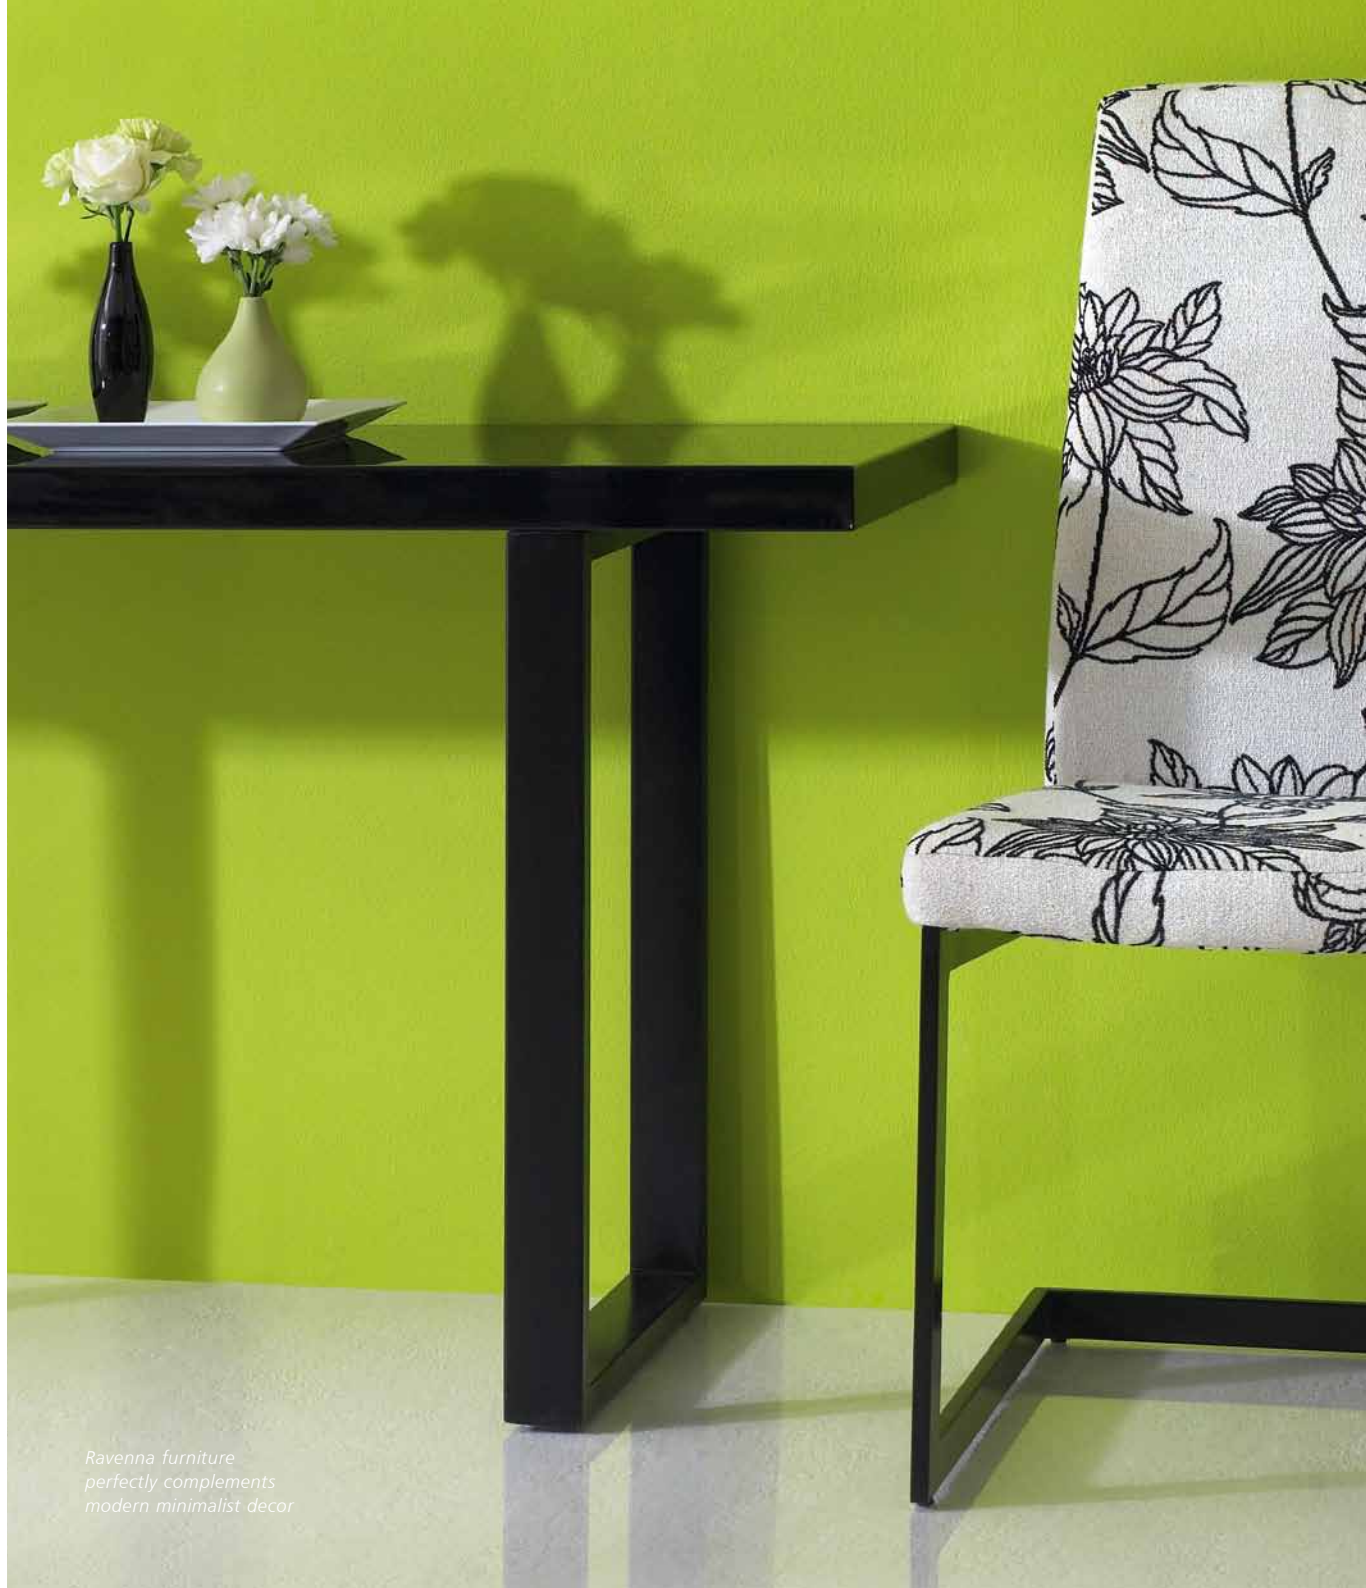

Large Coffee Table RV14
H400 x L1400 x D800mm
H15 $\frac{3}{4}$ x L55 x D31 $\frac{1}{2}$ inches

Coffee Table RV12
H400 x L1200 x D600mm
H15 $\frac{3}{4}$ x L47 $\frac{1}{4}$ x D23 $\frac{1}{2}$ inches

*Ravenna furniture
perfectly complements
modern minimalist decor*