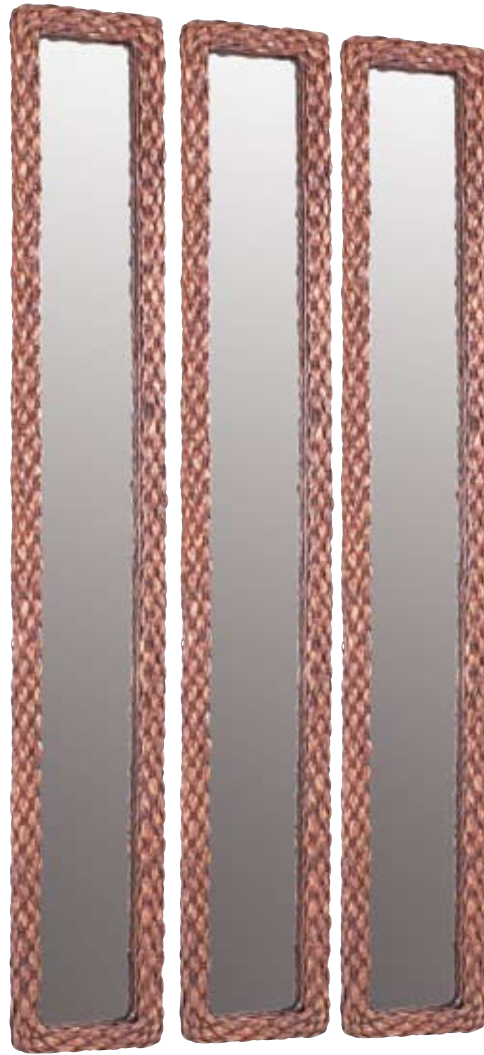

Issue 1

Hyacinth Mirrors

CORNDELL

Woven Water Hyacinth

Natural

These stylish mirrors are framed in natural triple weave Hyacinth – in two fashionably neutral shades. The Rectangular mirrors can be hung either vertically or horizontally.

Round Triple Weave Mirror

Natural: HY007

Dark Honey: HY008 (shown above)

Dia. 1200 x D50mm

(Dia. 47¼ x D2 inches)

Skinny Triple Weave Mirrors (Set of 3)

Natural: HY001 (shown overleaf)

Dark Honey: HY004 (shown above)

H2000 x W300 x D50mm

(H78¾ x W11¾ x D2 inches)

Rectangle Triple Weave Mirrors

Natural: HY003 (left)

Dark Honey: HY006 (right)

H1260 x W800 x D50mm

(H49½ x W31½ x D2 inches)