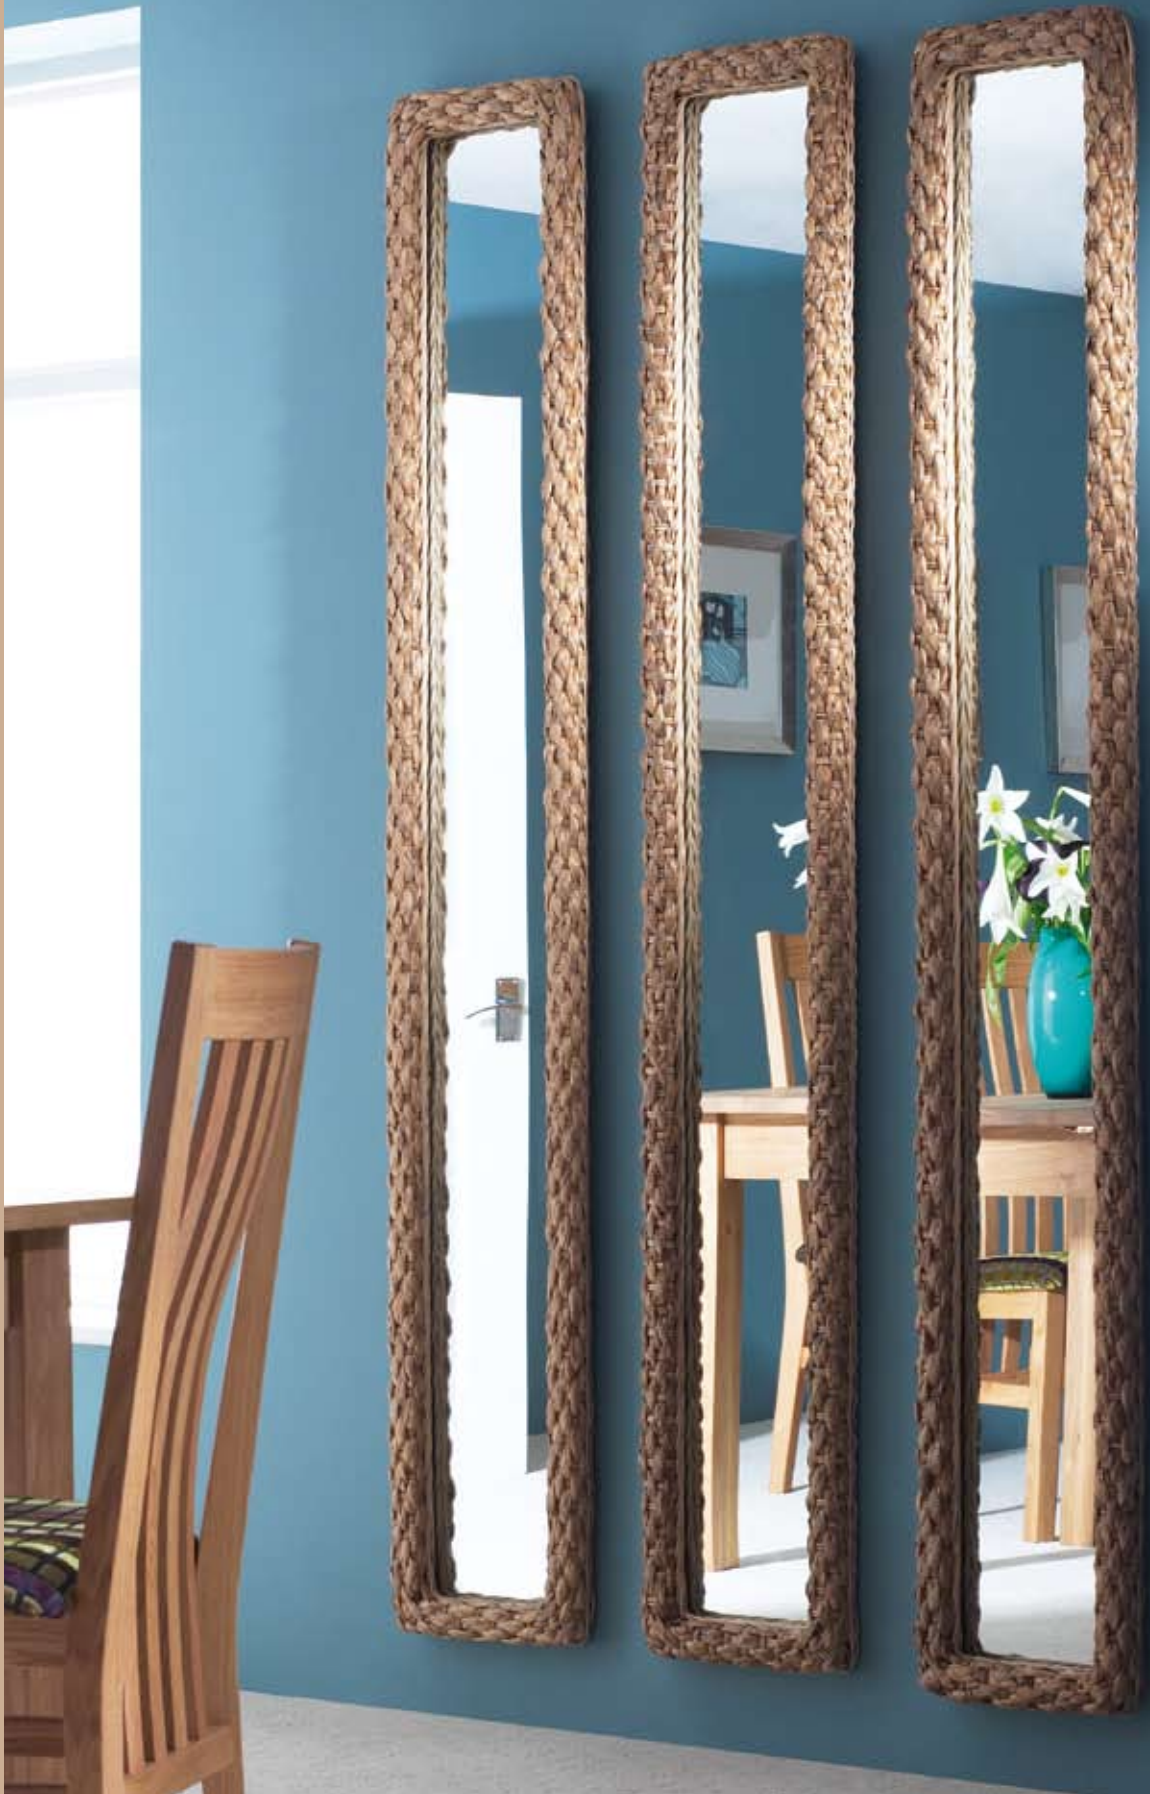

Issue 1

Hyacinth Mirrors

CORNDELL

Woven Water Hyacinth

Natural

These stylish mirrors are framed in natural triple weave Hyacinth – in two fashionably neutral shades. The Rectangular mirrors can be hung either vertically or horizontally.

Round Triple Weave Mirror

Natural: HY007

Dark Honey: HY008 (shown above)

Dia. 1200 x D50mm

(Dia. 47¼ x D2 inches)

Skinny Triple Weave Mirrors (Set of 3)

Natural: HY001 (shown overleaf)

Dark Honey: HY004 (shown above)

H2000 x W300 x D50mm

(H78¾ x W11¾ x D2 inches)

Rectangle Triple Weave Mirrors

Natural: HY003 (left)

Dark Honey: HY006 (right)

H1260 x W800 x D50mm

(H49½ x W31½ x D2 inches)