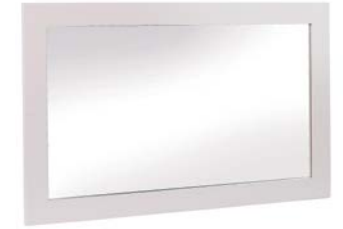

Single Bed (3') 233  
H1070 W980 L2125mm  
H42¼ W38½ L83¾ inches

Imperial Bed Double (4'6") 241  
H1250 W1485 L2065mm  
H49 W58 L81 inches

Vanity Mirror 174  
H560 W545 D140mm  
H22 W21½ D5½ inches

Wall Mirror 176  
H610 W1000 D20mm  
H24 W39¾ D¾ inches